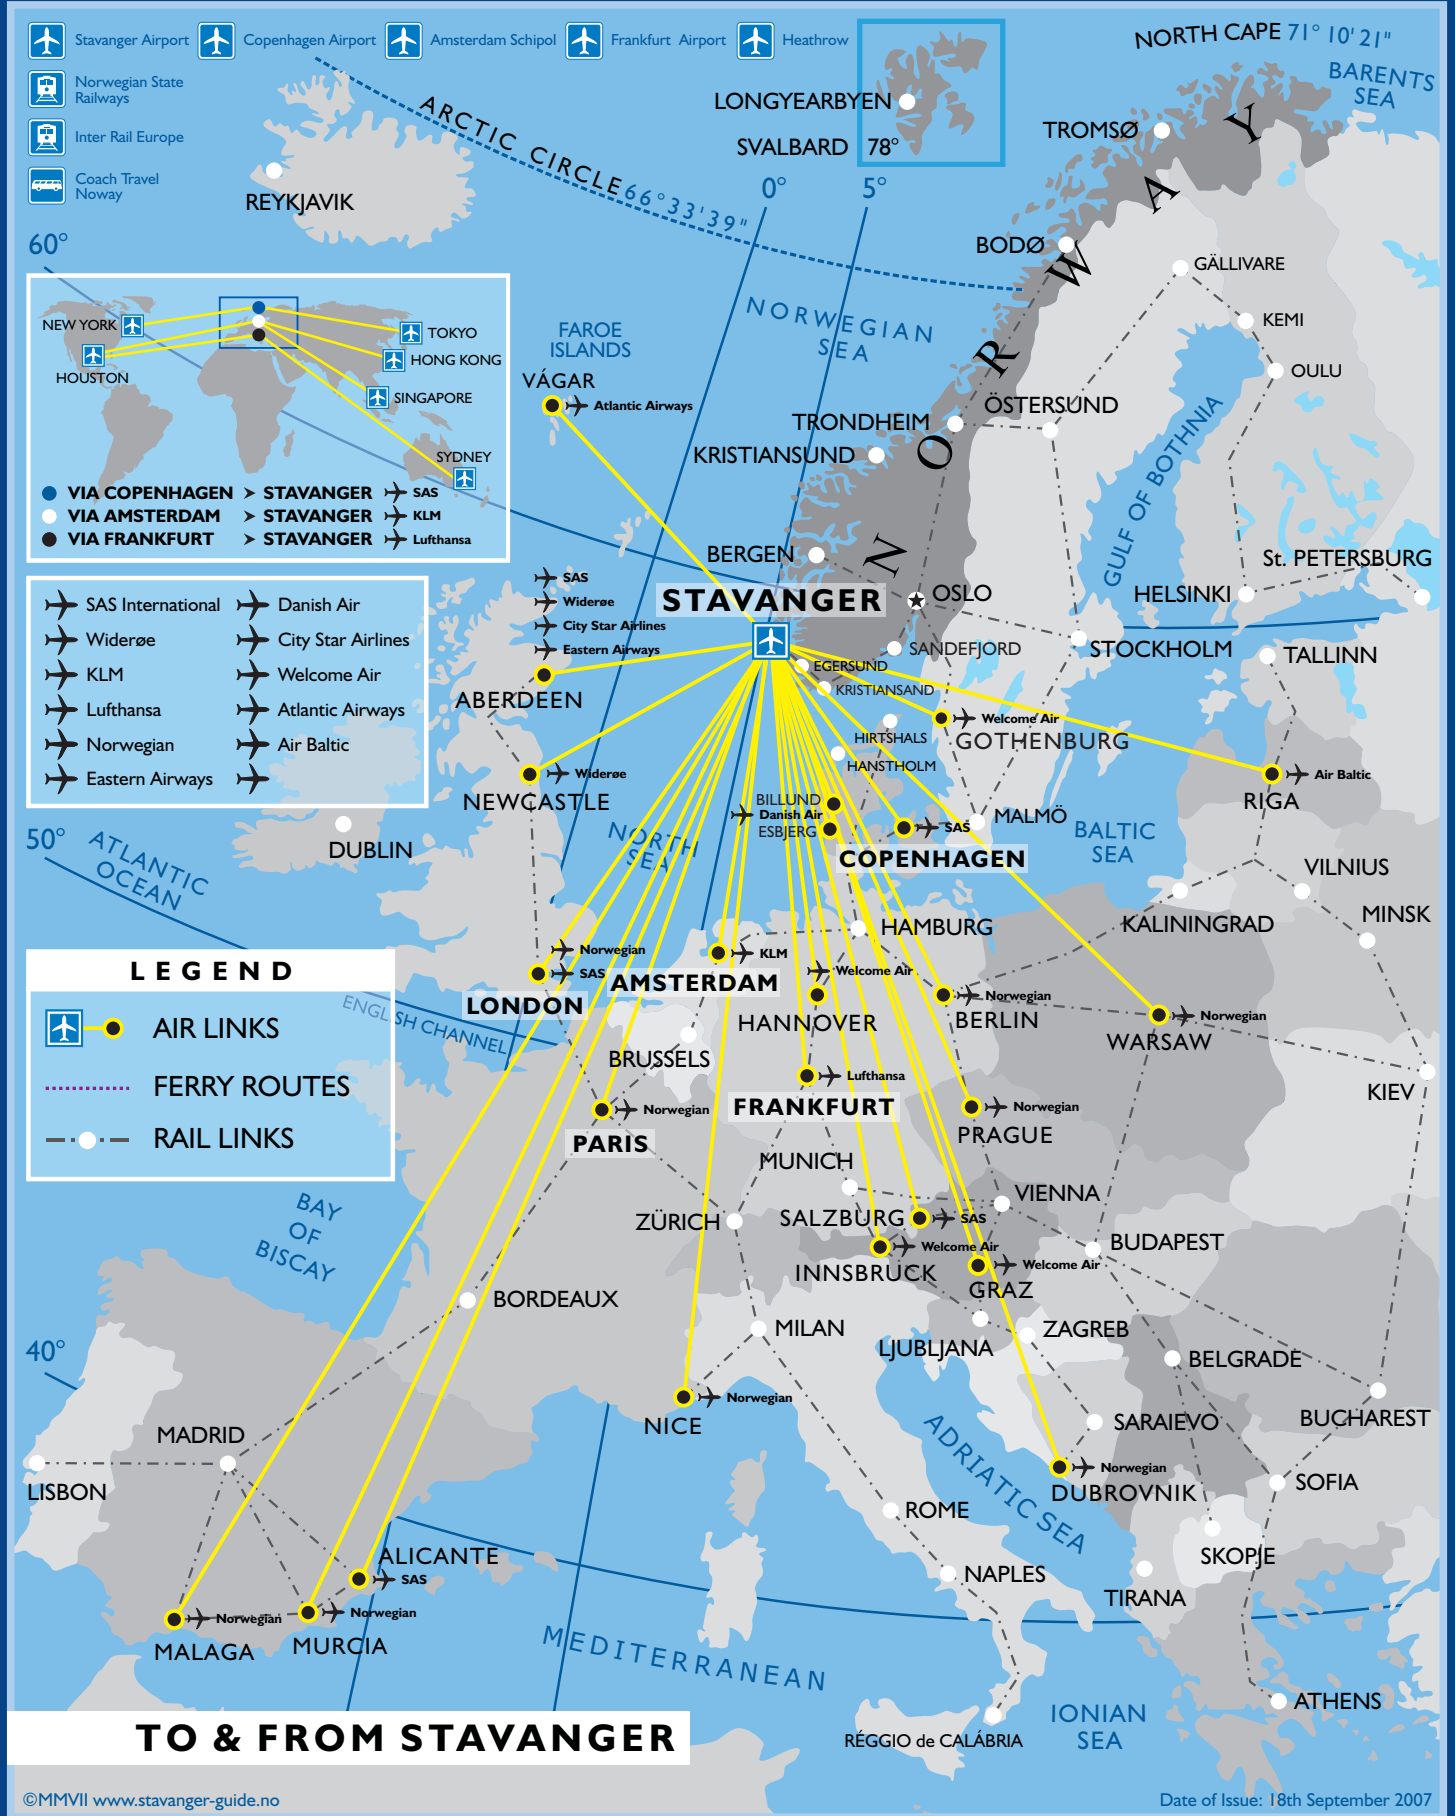

Norwegian State Railways

Inter Rail Europe

Coach Travel Norway

- |                     |                      |
|---------------------|----------------------|
| ✈ SAS International | ✈ Danish Air         |
| ✈ Widerøe           | ✈ City Star Airlines |
| ✈ KLM               | ✈ Welcome Air        |
| ✈ Lufthansa         | ✈ Atlantic Airways   |
| ✈ Norwegian         | ✈ Air Baltic         |
| ✈ Eastern Airways   |                      |

**LEGEND**

AIR LINKS

FERRY ROUTES

RAIL LINKS

**TO & FROM STAVANGER**

©MMVII www.stavanger-guide.no

Date of Issue: 18th September 2007

- |  |  |
|--|--|
|  | - Hansthalm<br>- Egersund<br>- Haugesund<br>- Bergen     |
|  | - Hirtshals<br>- Kristiansund<br>- Stavanger<br>- Bergen |
|  | - Newcastle<br>- Stavanger                               |