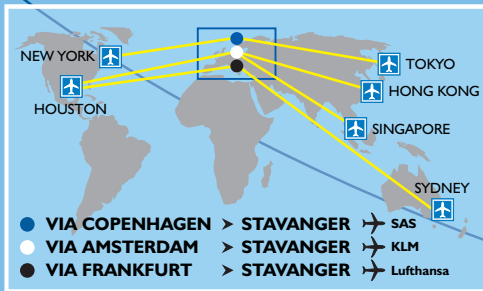

Norwegian State Railways

Inter Rail Europe

Coach Travel Norway

- |                     |                      |
|---------------------|----------------------|
| ✈ SAS International | ✈ Danish Air         |
| ✈ Widerøe           | ✈ City Star Airlines |
| ✈ KLM               | ✈ Welcome Air        |
| ✈ Lufthansa         | ✈ Atlantic Airways   |
| ✈ Norwegian         | ✈ Air Baltic         |
| ✈ Eastern Airways   |                      |

**LEGEND**

AIR LINKS

FERRY ROUTES

RAIL LINKS

**TO & FROM STAVANGER**

©MMVII www.stavanger-guide.no

Date of Issue: 18th September 2007

- |  |  |
|--|--|
|  | - Hansthalm<br>- Egersund<br>- Haugesund<br>- Bergen     |
|  | - Hirtshals<br>- Kristiansund<br>- Stavanger<br>- Bergen |
|  | - Newcastle<br>- Stavanger                               |